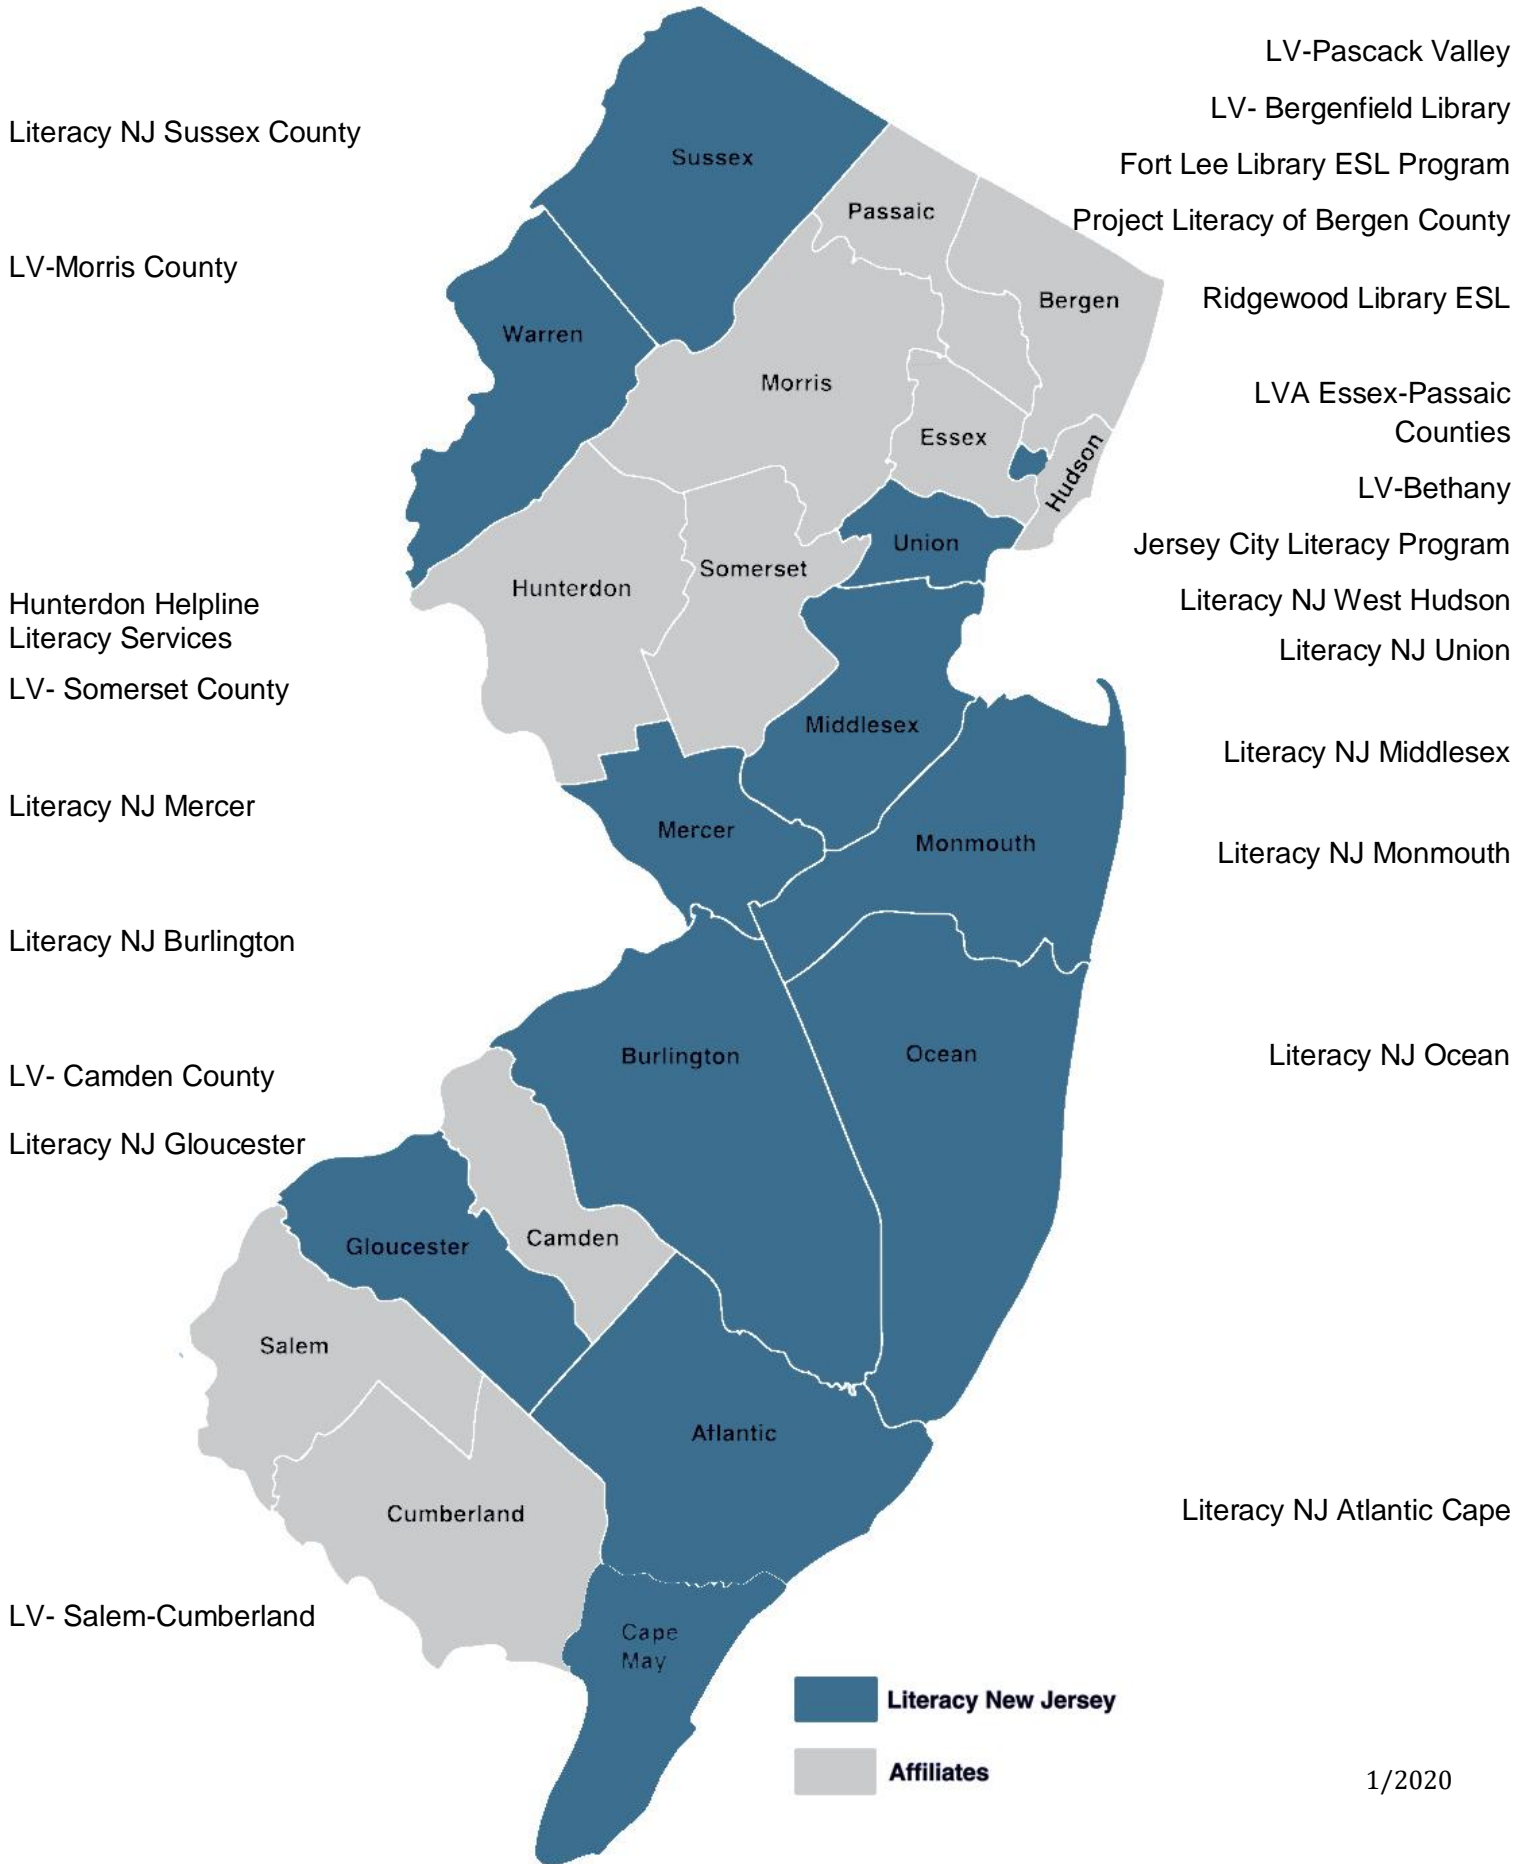

# Literacy New Jersey & Affiliates

Literacy NJ Sussex County

LV-Morris County

Hunterdon Helpline  
Literacy Services

LV- Somerset County

Literacy NJ Mercer

Literacy NJ Burlington

LV- Camden County

Literacy NJ Gloucester

LV- Salem-Cumberland

LV-Pascack Valley

LV- Bergenfield Library

Fort Lee Library ESL Program

Project Literacy of Bergen County

Ridgewood Library ESL

LVA Essex-Passaic  
Counties

LV-Bethany

Jersey City Literacy Program

Literacy NJ West Hudson

Literacy NJ Union

Literacy NJ Middlesex

Literacy NJ Monmouth

Literacy NJ Ocean

Literacy NJ Atlantic Cape